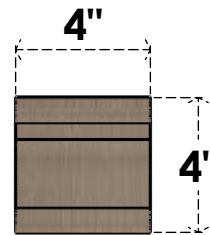

ITEM NUMBER: CORU04X04X04NEBRCPR

4"W X 4"D X 4"H SERIES 1 WIDE NEW BRIGHTON ROUGH CEDAR
TIMBERTHANE FAUX WOOD CORBEL, PRIMED

SIDE PROFILE

FRONT PROFILE

ISOMETRIC

EKENA MILLWORK
2300 WEST MAIN ST.
CLARKSVILLE, TX 75426
TOLL FREE: 866-607-0453
WWW.EKENAMILLWORK.COM

NOTES

1. INSTALLATION TO BE COMPLETED IN ACCORDANCE WITH MANUFACTURER'S SPECIFICATIONS.
2. DRAWING MAY NOT BE TO SCALE
3. THIS DRAWING IS INTENDED FOR DESIGN AND PLANNING PURPOSES ONLY.
4. ALL INFORMATION CONTAINED HEREIN WAS CURRENT AT THE TIME OF DEVELOPMENT BUT MUST BE REVIEWED AND APPROVED BY THE PRODUCT MANUFACTURER TO BE CONSIDERED ACCURATE.
5. TIMBERTHANE ARCHITECTURAL PRODUCTS ARE MADE FROM HIGH DENSITY URETHANE AND COME FACTORY PRIMED