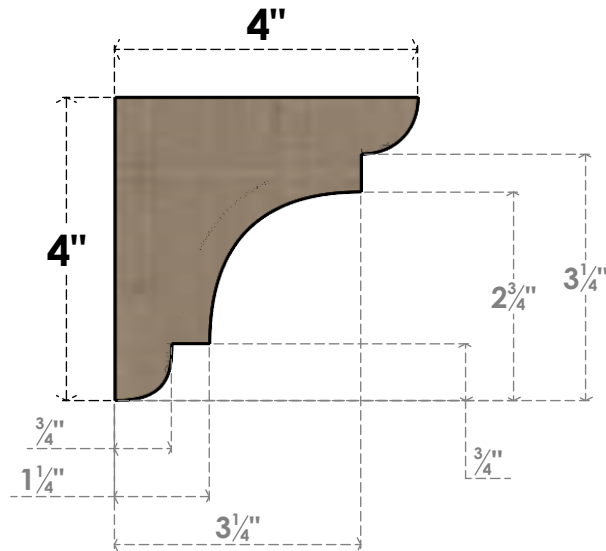

ITEM NUMBER: CORU04X04X04NEBRCPR

4"W X 4"D X 4"H SERIES 1 WIDE NEW BRIGHTON ROUGH CEDAR
TIMBERTHANE FAUX WOOD CORBEL, PRIMED

SIDE PROFILE

FRONT PROFILE

ISOMETRIC

EKENA MILLWORK
2300 WEST MAIN ST.
CLARKSVILLE, TX 75426
TOLL FREE: 866-607-0453
WWW.EKENAMILLWORK.COM

NOTES

1. INSTALLATION TO BE COMPLETED IN ACCORDANCE WITH MANUFACTURER'S SPECIFICATIONS.
2. DRAWING MAY NOT BE TO SCALE
3. THIS DRAWING IS INTENDED FOR DESIGN AND PLANNING PURPOSES ONLY.
4. ALL INFORMATION CONTAINED HEREIN WAS CURRENT AT THE TIME OF DEVELOPMENT BUT MUST BE REVIEWED AND APPROVED BY THE PRODUCT MANUFACTURER TO BE CONSIDERED ACCURATE.
5. TIMBERTHANE ARCHITECTURAL PRODUCTS ARE MADE FROM HIGH DENSITY URETHANE AND COME FACTORY PRIMED