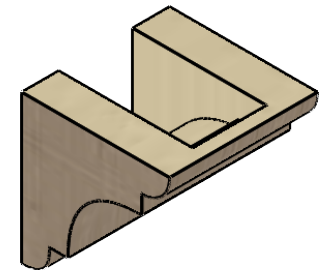

ITEM NUMBER: CORU04X04X04NEBRCPR

4"W X 4"D X 4"H SERIES 1 WIDE NEW BRIGHTON ROUGH CEDAR
TIMBERTHANE FAUX WOOD CORBEL, PRIMED

SIDE PROFILE

FRONT PROFILE

ISOMETRIC

EKENA MILLWORK
2300 WEST MAIN ST.
CLARKSVILLE, TX 75426
TOLL FREE: 866-607-0453
WWW.EKENAMILLWORK.COM

NOTES

1. INSTALLATION TO BE COMPLETED IN ACCORDANCE WITH MANUFACTURER'S SPECIFICATIONS.
2. DRAWING MAY NOT BE TO SCALE
3. THIS DRAWING IS INTENDED FOR DESIGN AND PLANNING PURPOSES ONLY.
4. ALL INFORMATION CONTAINED HEREIN WAS CURRENT AT THE TIME OF DEVELOPMENT BUT MUST BE REVIEWED AND APPROVED BY THE PRODUCT MANUFACTURER TO BE CONSIDERED ACCURATE.
5. TIMBERTHANE ARCHITECTURAL PRODUCTS ARE MADE FROM HIGH DENSITY URETHANE AND COME FACTORY PRIMED